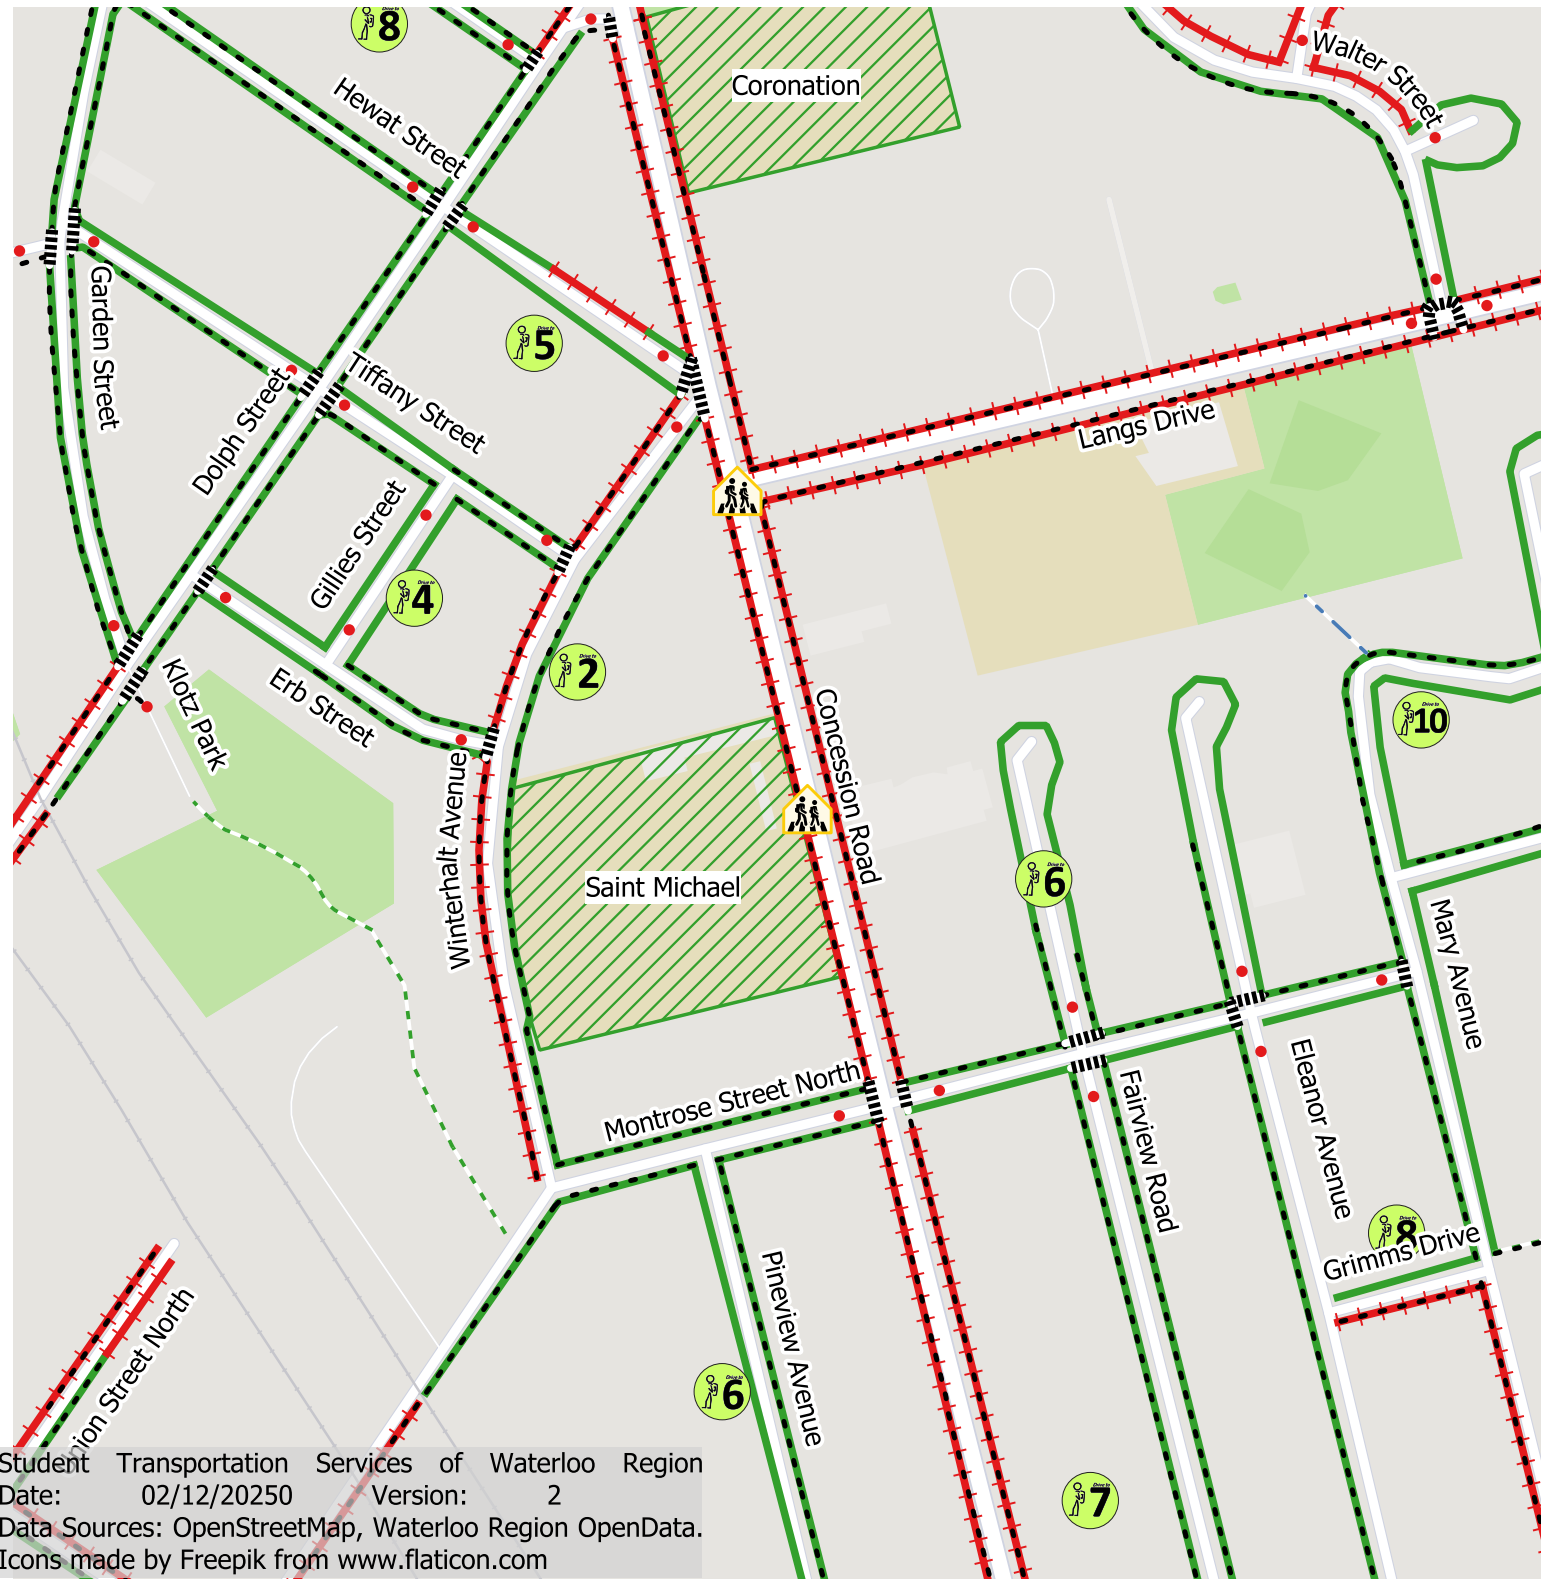

Saint Michael Parking Map

-  School Site
-  Sidewalks
-  Painted Pedestrian Crosswalks

- Trails**
-  Not Winter Maintained
 -  Winter Maintained

- Intersection Details**
-  Stop Sign
 -  Adult Crossing Guard

- Parking Areas**
-  Parking Restrictions Apply
 -  On-Street Parking

- Park and Walk Locations**
-  Walk Time (min)

User must adhere to all applicable municipal and provincial traffic laws and By-laws. Legal parking areas do not guarantee a safe route to school.